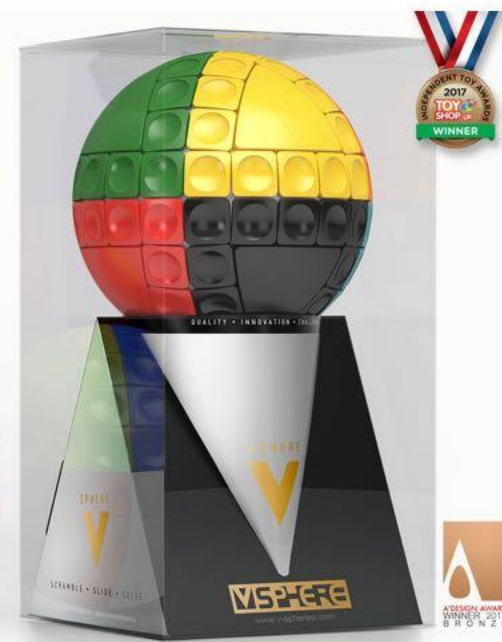

商品单价
¥ 99-599